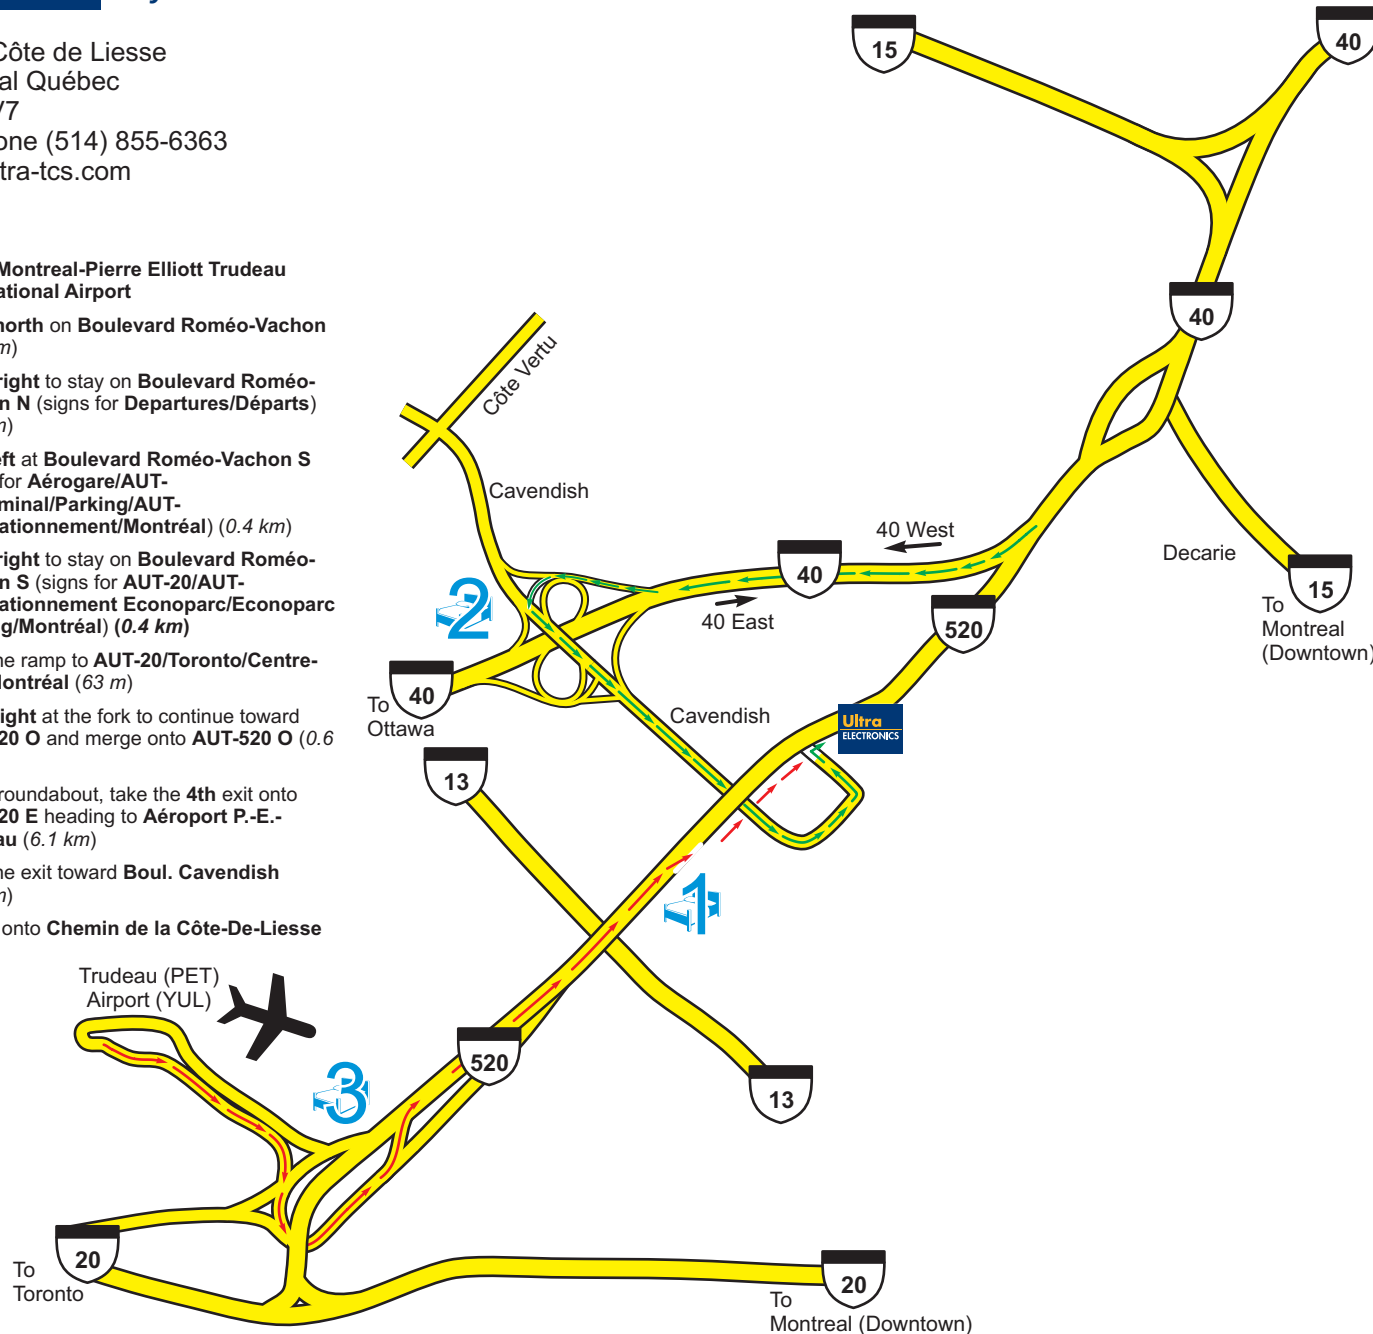

5990, Côte de Liesse
Montréal Québec
H4T 1V7
Telephone (514) 855-6363
www.ultra-tcs.com

From Montreal-Pierre Elliott Trudeau International Airport

1. Head **north** on **Boulevard Roméo-Vachon N** (29 m)
2. Slight **right** to stay on **Boulevard Roméo-Vachon N** (signs for **Departures/Départs**) (0.7 km)
3. Turn **left** at **Boulevard Roméo-Vachon S** (signs for **Aérogare/AUT-20/Terminal/Parking/AUT-520/Stationnement/Montréal**) (0.4 km)
4. Slight **right** to stay on **Boulevard Roméo-Vachon S** (signs for **AUT-20/AUT-520/Stationnement Econoparc/Econoparc Parking/Montréal**) (0.4 km)
5. Take the ramp to **AUT-20/Toronto/Centre-Ville/Montréal** (63 m)
6. Keep **right** at the fork to continue toward **AUT-520 O** and merge onto **AUT-520 O** (0.6 km)
7. At the roundabout, take the **4th** exit onto **AUT-520 E** heading to **Aéroport P.-E.-Trudeau** (6.1 km)
8. Take the exit toward **Boul. Cavendish** (0.2 km)
9. Merge onto **Chemin de la Côte-De-Liesse**

From Aut 40 (east)

1. Head **southwest** on **AUT-40 O/Autoroute Transcanadienne O**
2. Take exit **64** toward **Boul. Cavendish** (0.3 km)
3. Merge onto **Route Transcanadienne** (0.4 km)
4. Take the **Boul. Cavendish** exit (0.4 km)
5. Keep **left** at the fork, follow signs for **Boul. Cavendish Sud** (0.1 km)
6. Turn **left** at **Boulevard Cavendish** (1.5 km)
7. Turn **left** at **Chemin Dalton/Dalton Rd** (0.2 km)
8. Turn **right** at **Chemin de la Côte-De-Liesse** (33 m)

From Aut 40 (west)

1. Head **east** on **AUT-40 E/Autoroute Transcanadienne E**
2. Take exit **63** toward **Boul. Cavendish** (0.3 km)
3. Merge onto **Route Transcanadienne** (0.3 km)
4. Take the ramp to **Aut. Côte-De-Liesse/AUT-520** (0.6 km)
5. Merge onto **Boulevard Cavendish** (1.0 km)
7. Turn **left** at **Chemin Dalton/Dalton Rd** (0.2 km)
8. Turn **right** at **Chemin de la Côte-De-Liesse** (33 m)